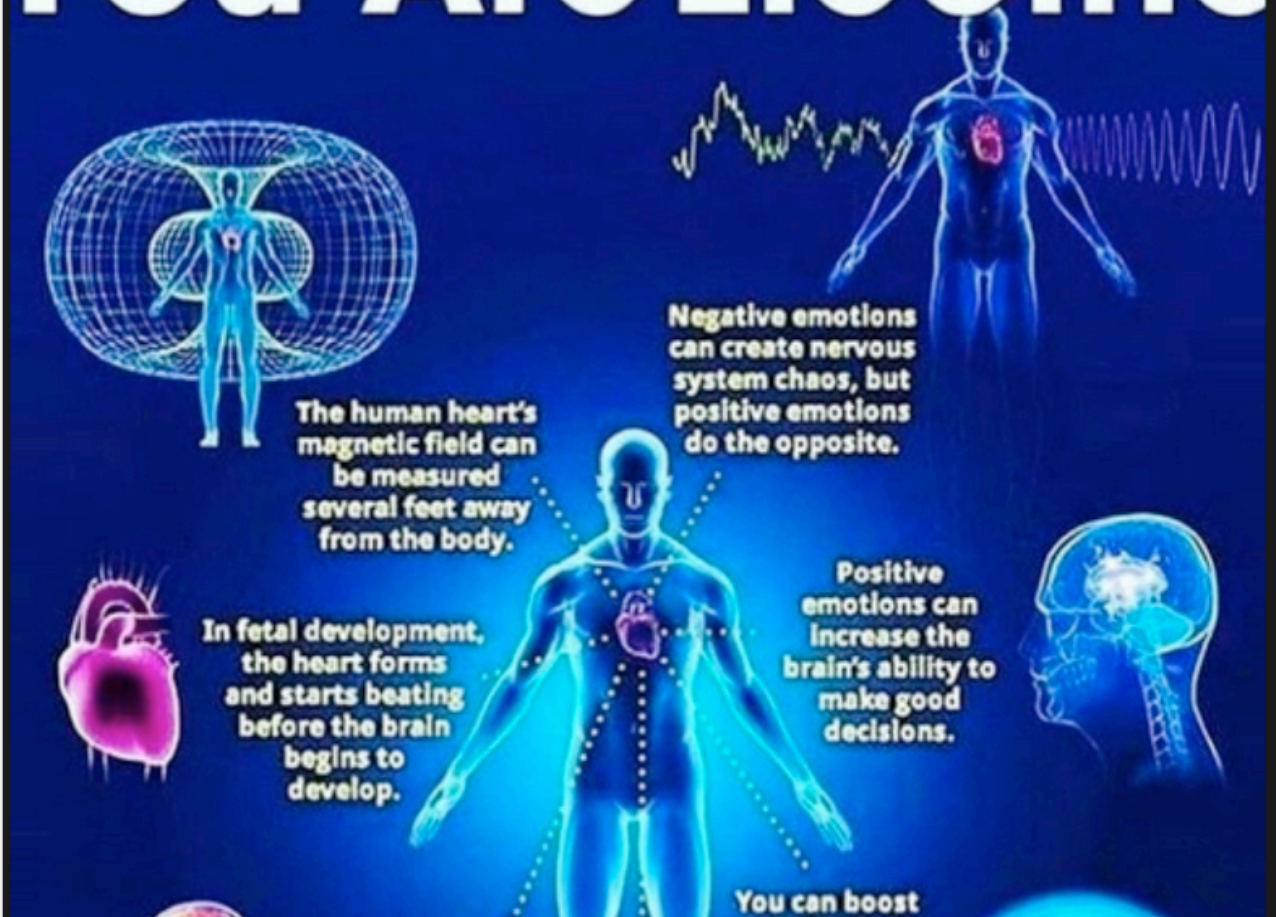

# You Are Electric

## HUMANS ARE QUANTUM STAR BEINGS!

Humans were specifically created by the Benevolent Star People from Lemuria. They are known as the "Annuaki". They are the ones that came here from the Heavens above to create the "Quantum Energy Beings", you!!!! WE were specially designed so we could go to all the universal realms to work as elevated consciousness warriors and compassionate/empathic love beings. WE were created by the 144,000 Elohim using DNA upgrades and infusing us with singing "HU" energy. That is why we vibrate and respond so well to music and frequency. That is why we should heal using these same frequencies. The 144,000 are our creators and we are one of them! That is why you are awake, aware and have a sense of knowing. You know, and now you get the confirmation of your hidden secrets!

We were created in this very special way so that we could protect our universe. The Enlil/Luciferians came here to destroy what Enki/Arch Angel Michael created many millions of years ago. This is why the dark ones "cabal" wants to destroy us and eat us. This is why our blood is so "life giving" and why they sell it on the black market. They invaded this planet over 2 million years ago with the specific purpose to interfere with the creation of the HU Man.